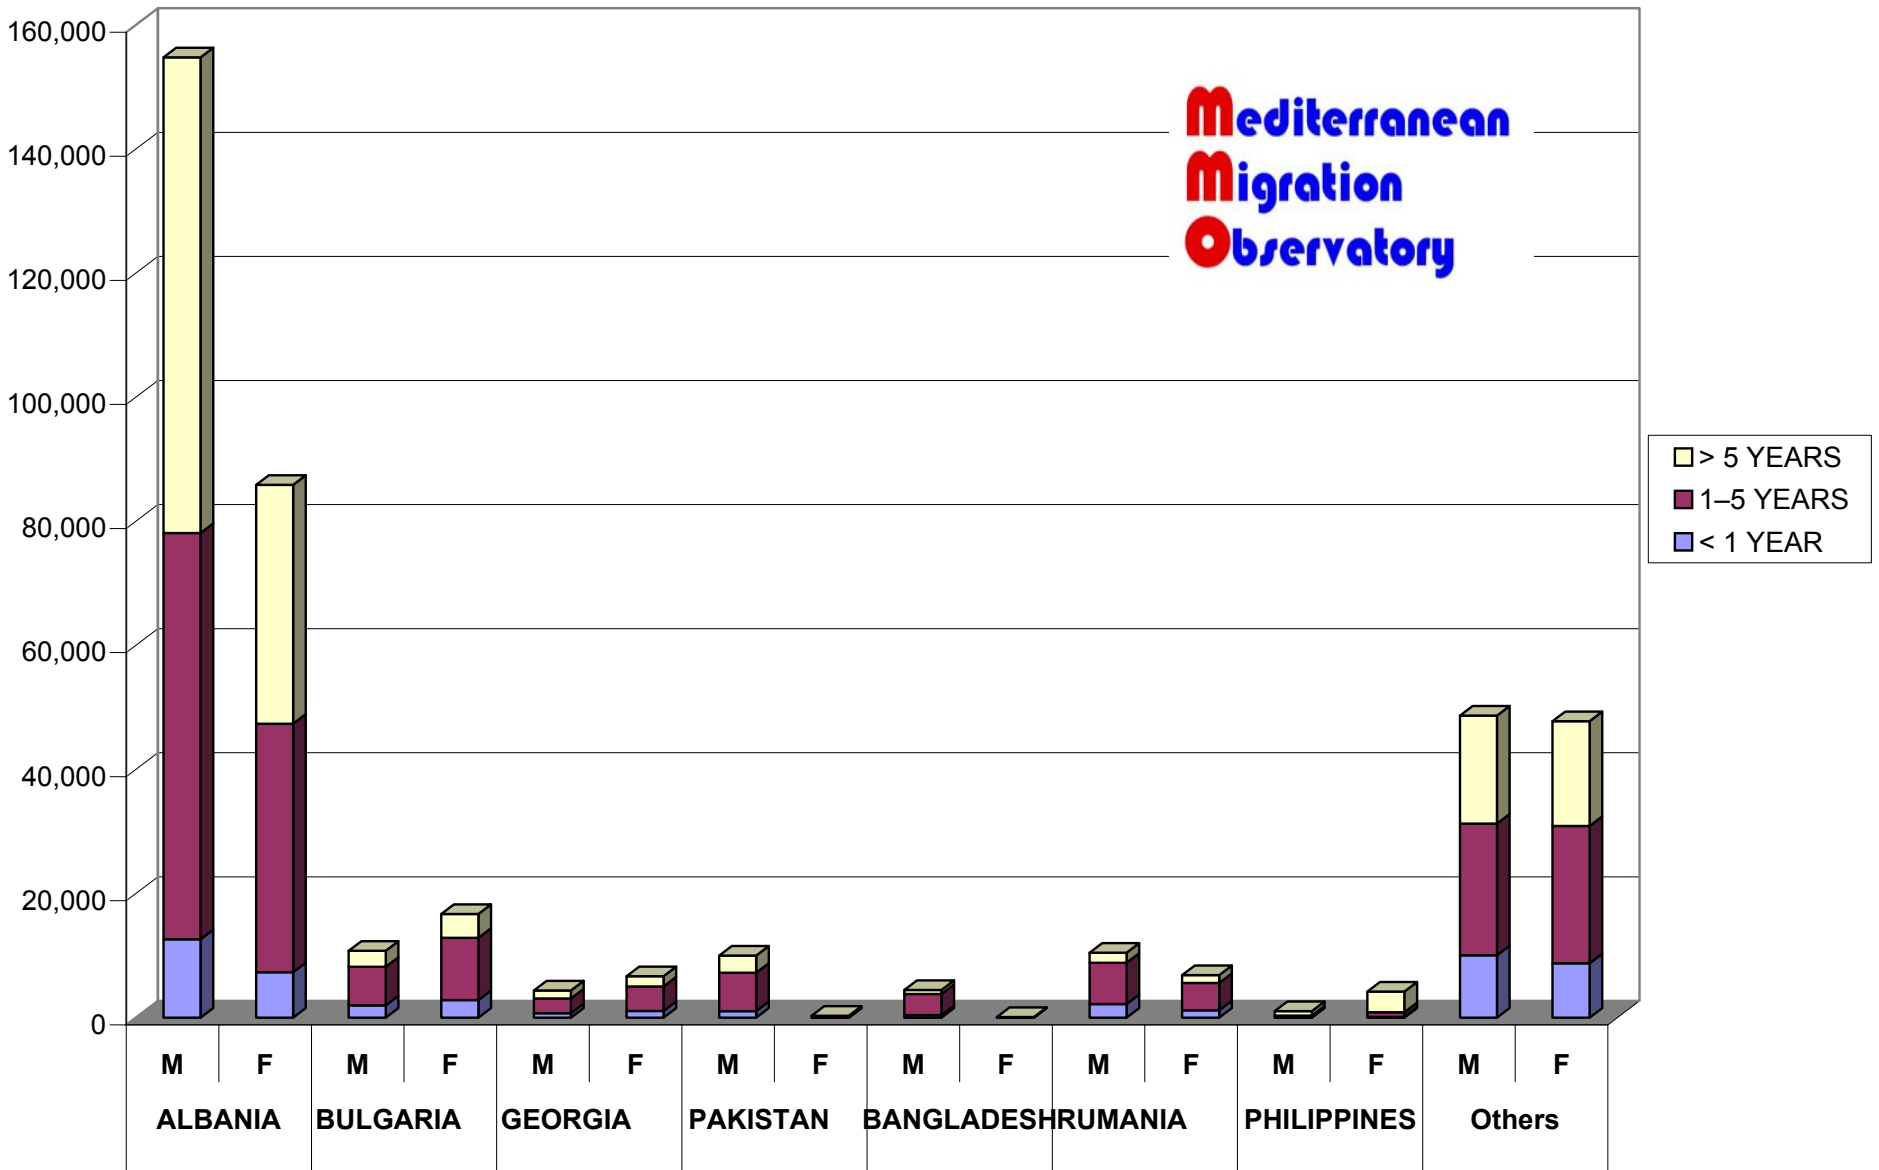

Immigrant labourforce in Greece, 2001, principal nationalities, by gender and duration of stay

Note: self-declared data

SOURCE: Census, 2001