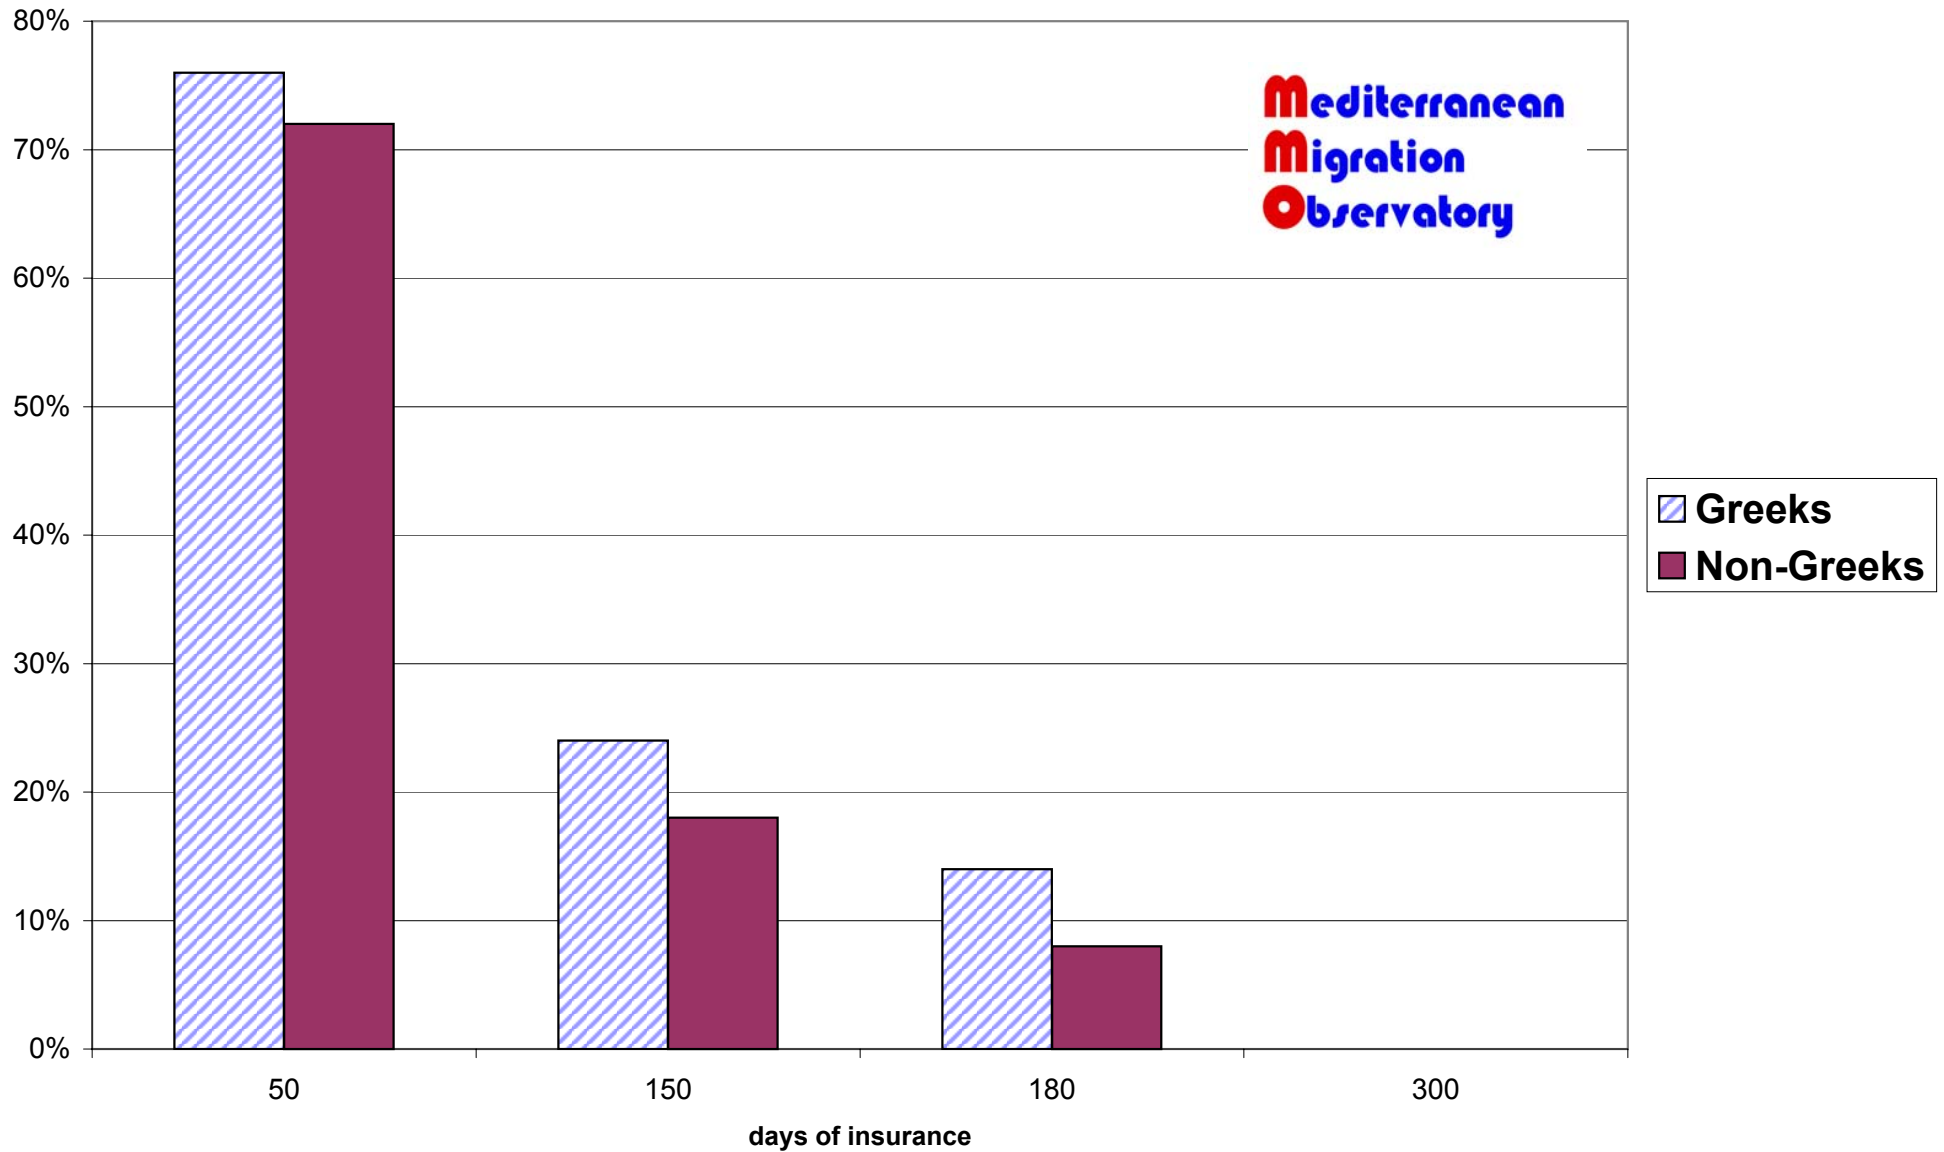

Social Insurance contributions (IKA) 2002 [construction only]

Mediterranean
Migration
Observatory

 **Greeks**
 **Non-Greeks**