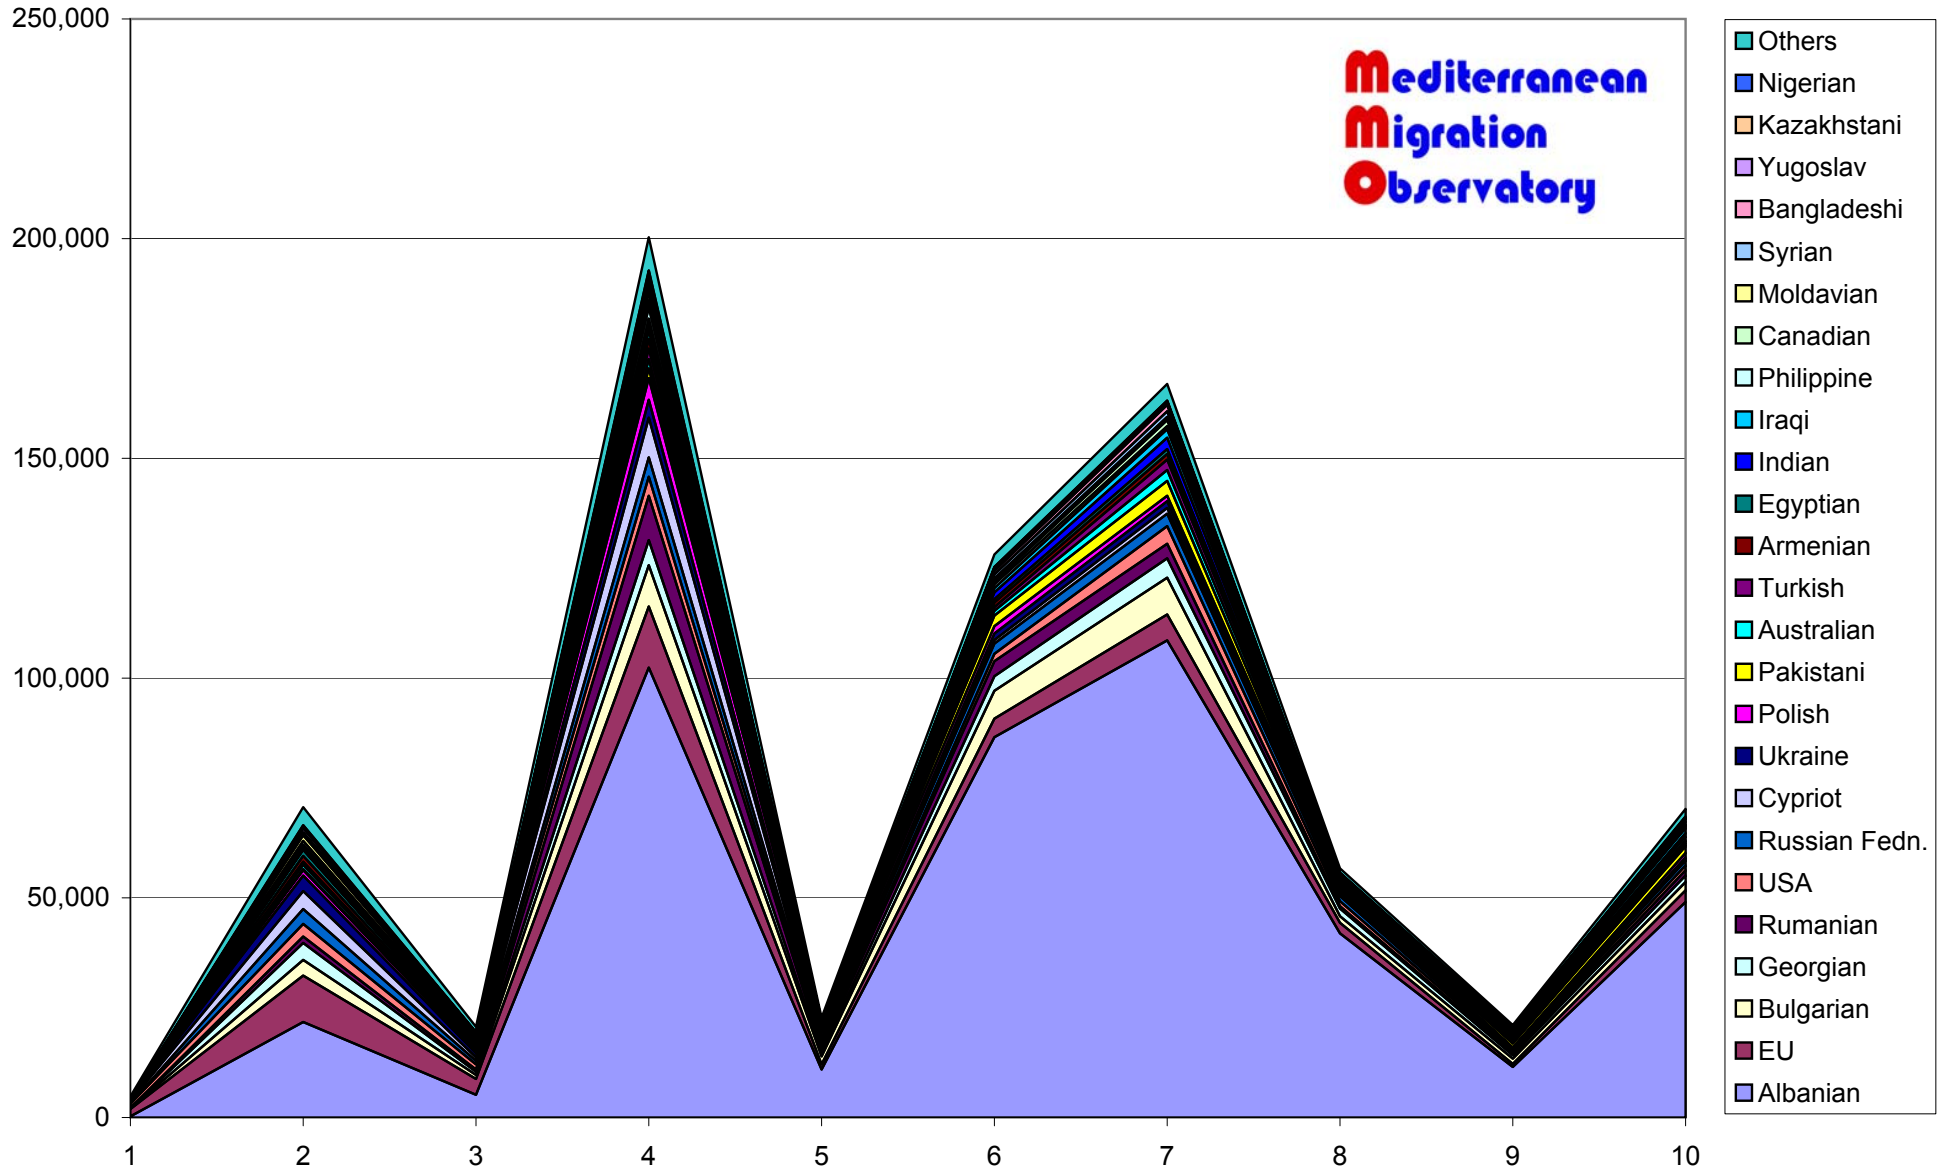

EDUCATIONAL LEVEL OF IMMIGRANTS IN GREECE [absolutes]

**Mediterranean
Migration
Observatory**

SOURCE: elaboration of dataset, 2001 Census